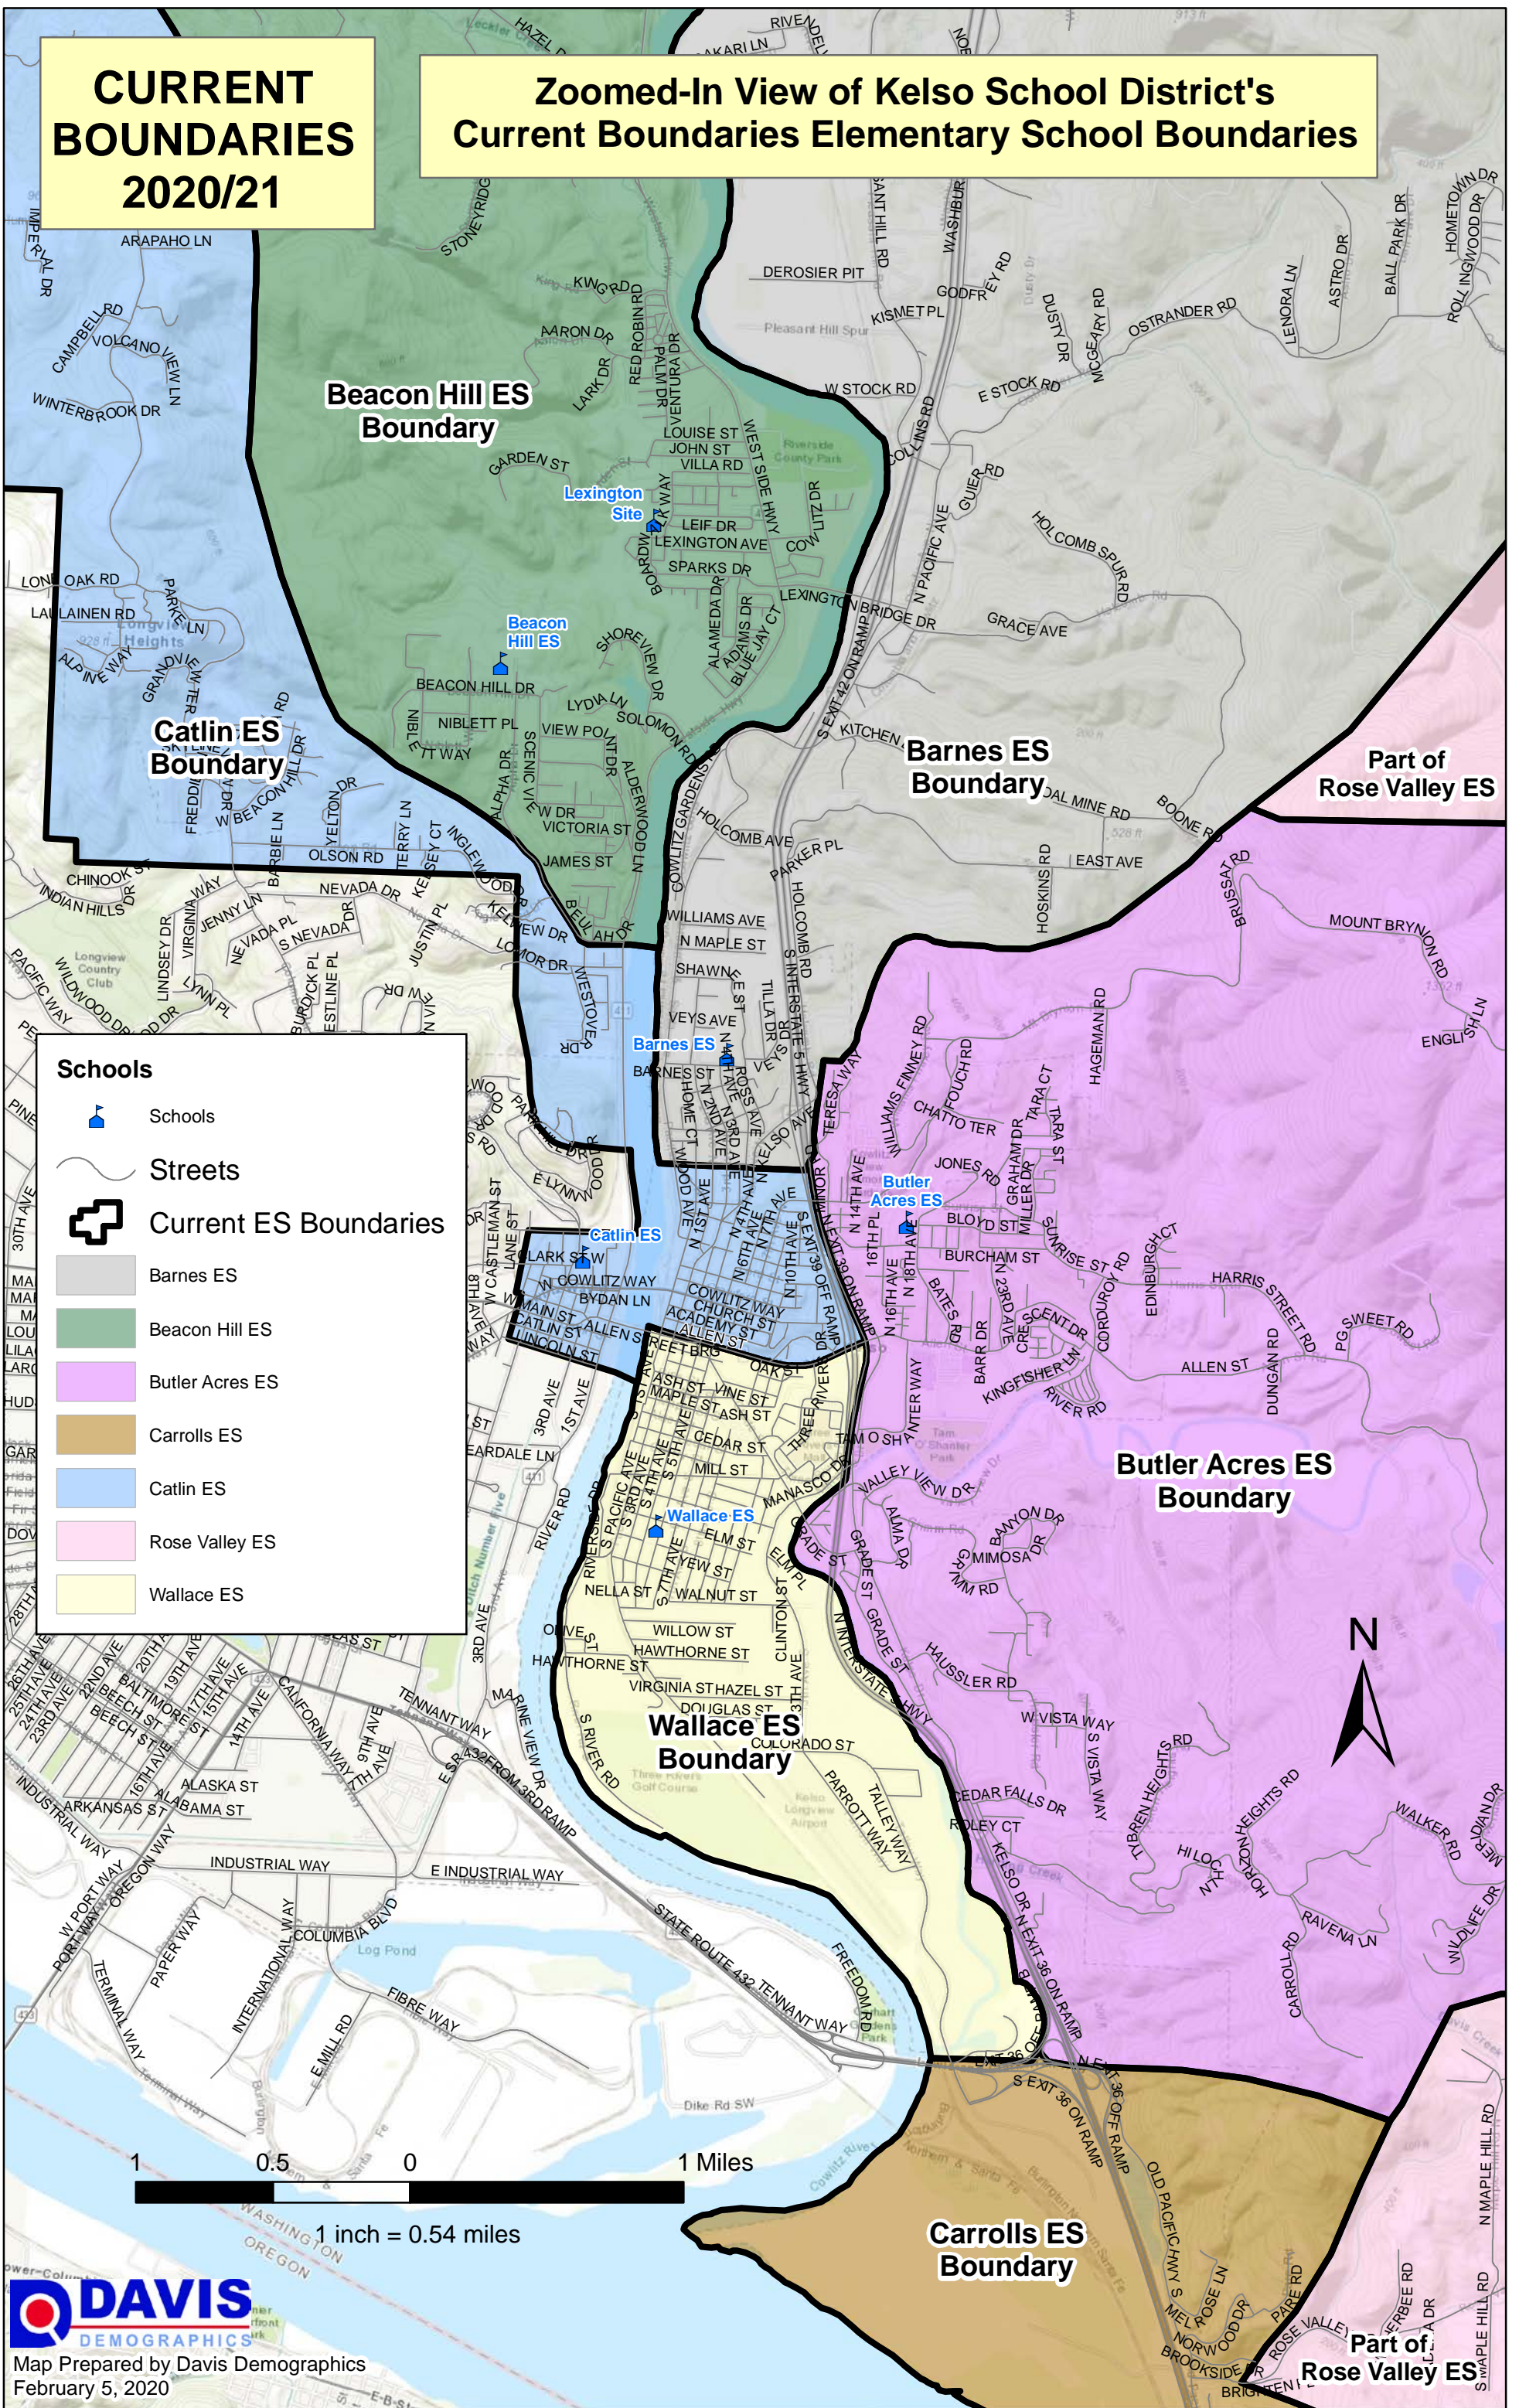

**CURRENT BOUNDARIES 2020/21**

**Zoomed-In View of Kelso School District's Current Boundaries Elementary School Boundaries**

**Schools**

Schools

Streets

Current ES Boundaries

Barnes ES

Beacon Hill ES

Butler Acres ES

Carrolls ES

Catlin ES

Rose Valley ES

Wallace ES

1 0.5 0 1 Miles

1 inch = 0.54 miles

Map Prepared by Davis Demographics  
February 5, 2020

Part of  
**Rose Valley ES**